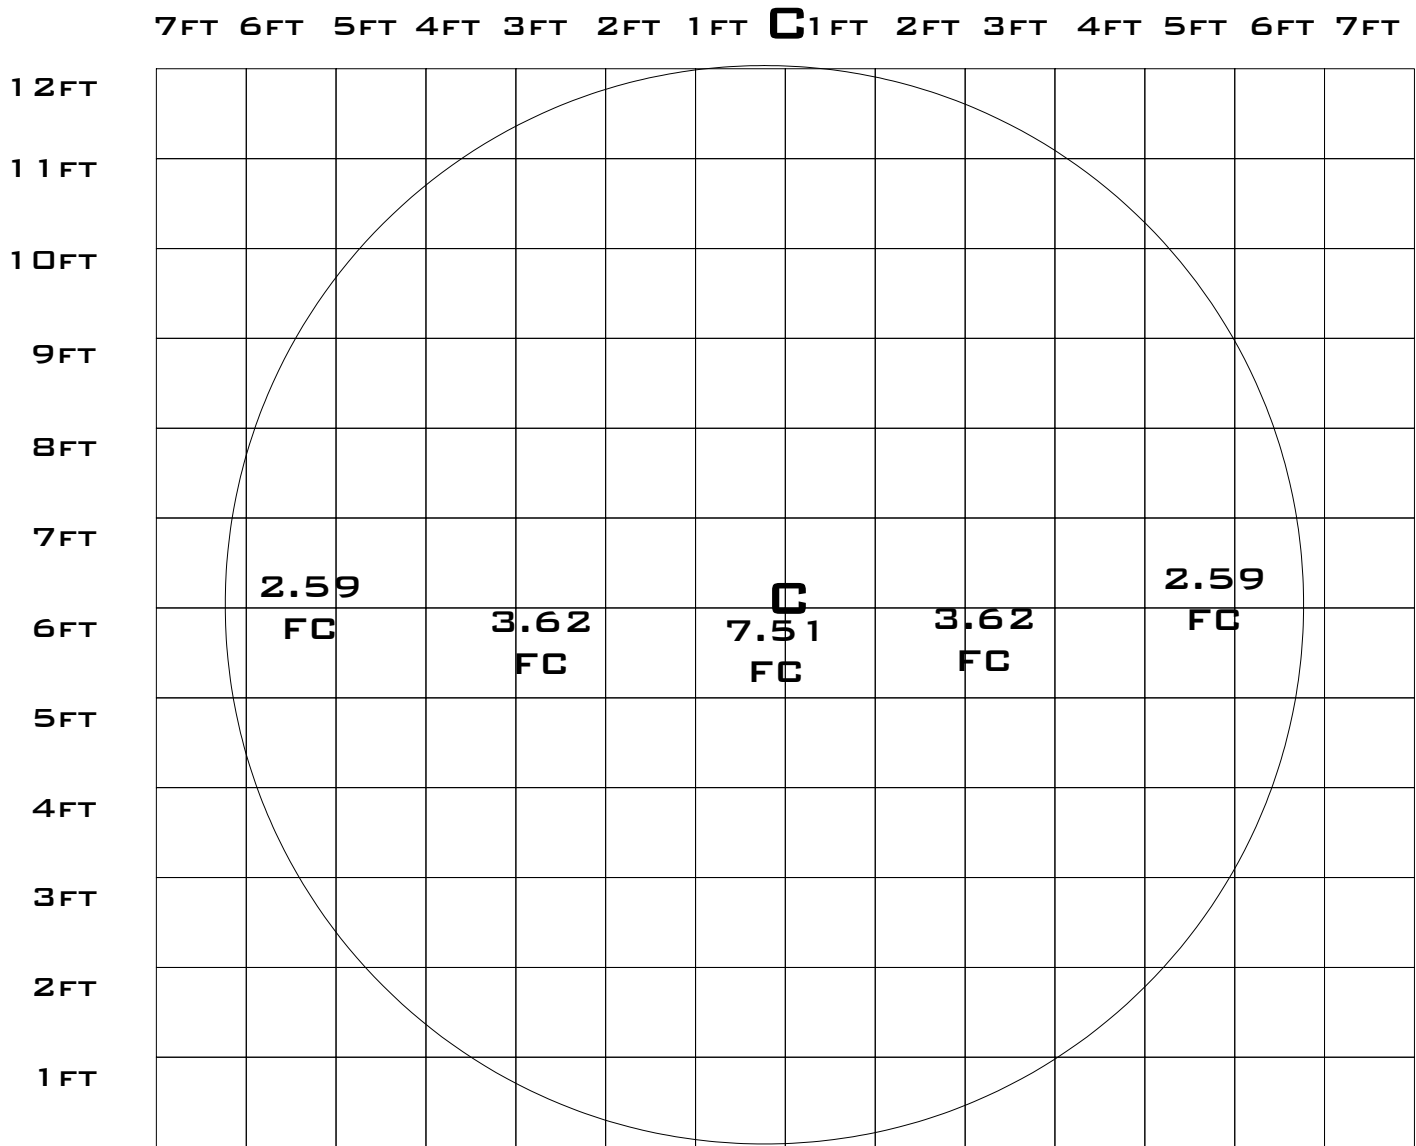

The foot print is small a 4" x 1/8" x 6" solid aluminum base plate with mounting holes.

The illumination spread can be mounted horizontally or vertically.

The illumination matrix is based on warm white LED at 6.6 watt load and can illuminate an object up to 30 ft with a spread of 120" x 120": See the table bellow.

PALM TREE LED 6.6 WATT

PALM TREE 6.6 WATT LED FIXTURE

12 FOOT SQUARE

FOOT CANDLE READING

*F= FT

*C= CANDLES 10FT UP LIGHT MEASUREMENT
6.6 WATT 3000K LED AT SPOT 10 DEG. LENS

| | | |
|--------|------------------------|---------------------|
| @ 15FT | CENTER 3.51 FC | @5FT 1.8 FC |
| @ 20FT | CENTER 2 FC | @5FT 1.3 FC |